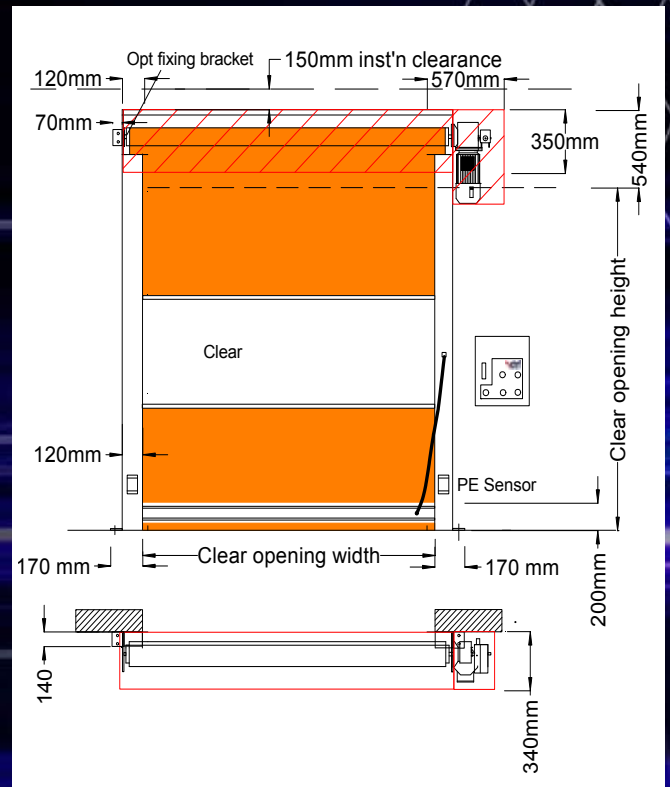

MORE DETAIL TO EVALUATE YOUR SELECTION

- Door speeds up to 1.5m/sec
- Sizes up to 5mH x 5mW at 1.2m/sec
- Options up to 9mH x 9mW with slower speeds
- Durable reinforced 900gsm PVC panel
- Windbars to resist air pressure
- Powdercoated steel columns and roller cover
- Brush seals
- Single phase PLC programmable controller
- Soft start / stop and variable speed control
- Safety features, including in-line PE beam, and pressure sensitive bottom rail.
- Low maintenance
- Many forms of activation
 - Pushbuttons
 - Pullcords
 - Motion sensors
 - Induction floor loops
 - Remote control
 - Photo eye beams
 - Swipe cards and integration